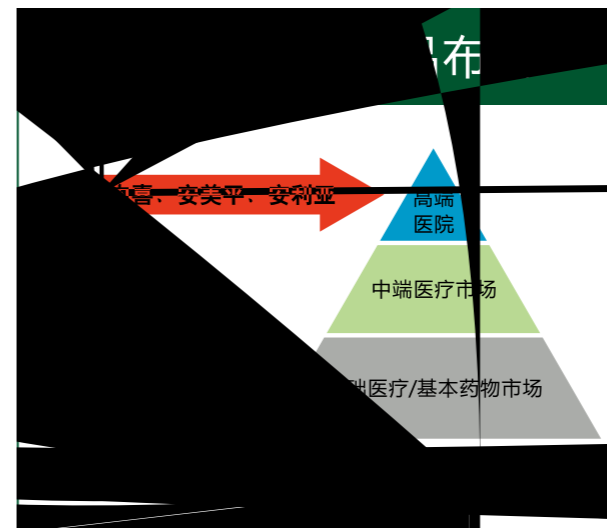

26

28

29

30

33

35

37

41

東瑞之光

Dawnrays

It takes twelve years
from molecule to medicine

7,000,874 hours of work
6,587 experiments
423 researchers
1 drug

東洋電

我精奮

東

寺山